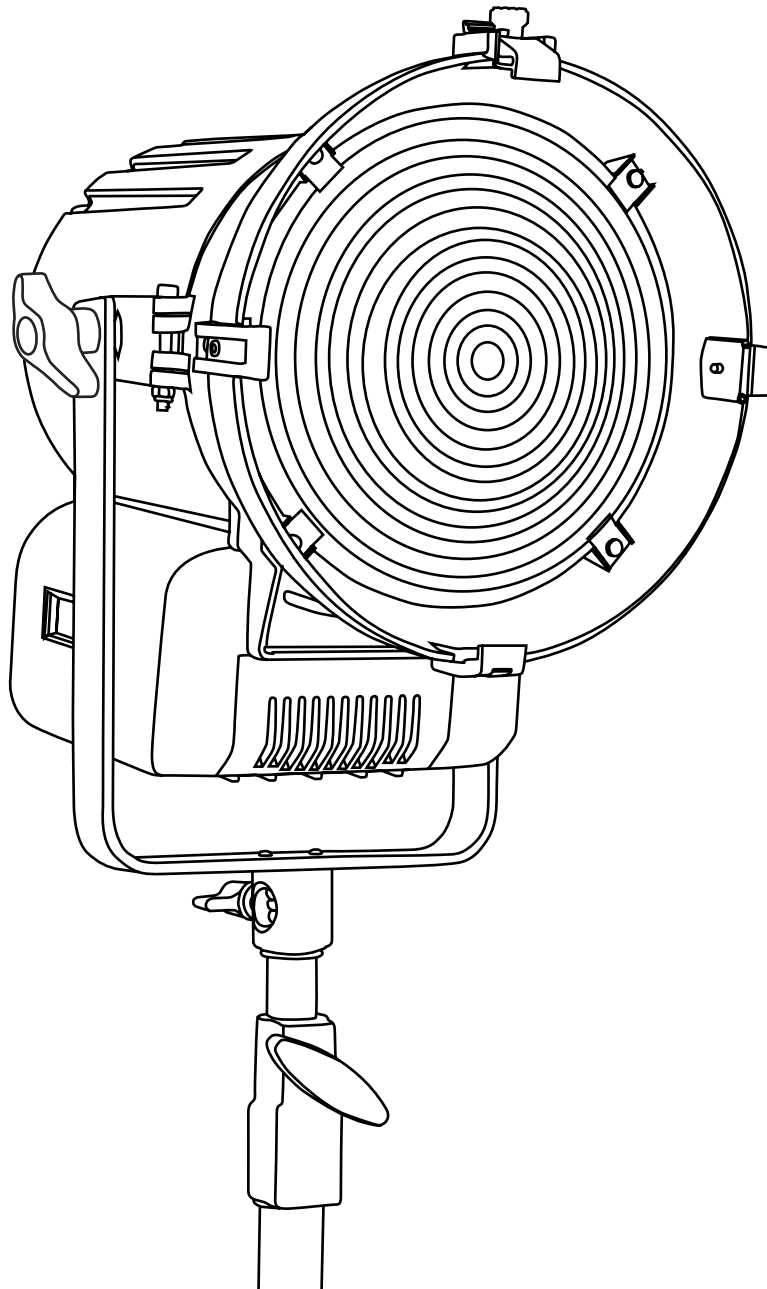

cod. 302D

**Lupo**  
Made in Italy

**DAYLED 2000**  
**5600 K**

## Technical features

Dimensions	30 cm x 26 cm x 25 cm
Weight	4.8 kg
CRI (Colour Rendering Index)	> 97
LED COB	220 W
Dimmer 0 – 100	included
Dimming curves mode	Linear, Exponential, Logarithmic
Connection for battery (28 V - 29.6 V) with standard XLR 3 pin connector	included
Standard XLR 5 pin connectors to DMX console	included
Watt consumption	220 W
Watt output (equivalent to tungsten)	2000 W
Fresnel lens	200 mm
Colour temperature	daylight balanced
Voltage AC	90 V – 240 V
Light beam	10° – 60°
Frequency (input)	50/60 Hz
Compliance	CE